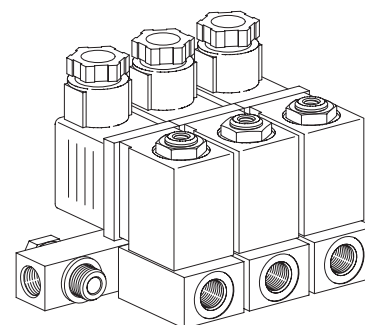

Example

Solenoid valve batterv EAV