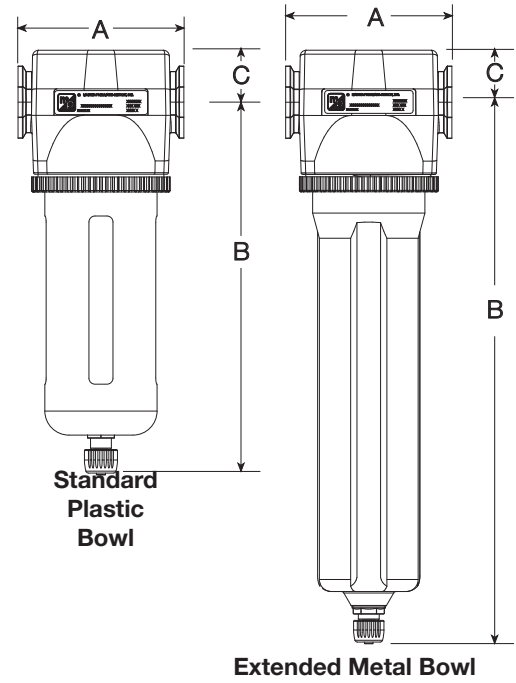

- ◆ Modular or inline mounting.
- ◆ Filter cartridge contains activated carbon.
- ◆ Polycarbonate plastic bowl with steel shatter-guard; optional aluminum bowl. Optional extended aluminum bowl with higher flow filter cartridge.
- ◆ Manual drain.
- ◆ NPTF port threads; optional SAE or BSPP threads.

#### Inlet Pressure:

Plastic bowl: 150 psig (10 bar) maximum.

Metal bowl: 200 psig (14 bar) maximum.

**Seals:** Nitrile.

### FLOW CHARTS

**DIMENSIONS** inches (mm)

Bowl	A	B †	C	Depth	Weight lb (kg)
Polycarbonate	3.5 (88)	7.7 (195)	1.1 (28)	2.9 (73)	2.13 (0.97)
9-Ounce Metal	3.5 (88)	7.6 (193)	1.1 (28)	3.1 (79)	2.13 (0.97)
Extended Metal	3.5 (88)	11.2 (284)	1.1 (28)	3.1 (79)	2.31 (1.05)

† Bowl removal clearance: add 3.1 (79) for 9-ounce bowl; 6.1 (155) for extended bowl.

**REPLACEMENT FILTER ELEMENT KITS**

Bowl Size	Kit Number
Standard (Std element).....	A115-117E9
Extended .....	A115-118E9