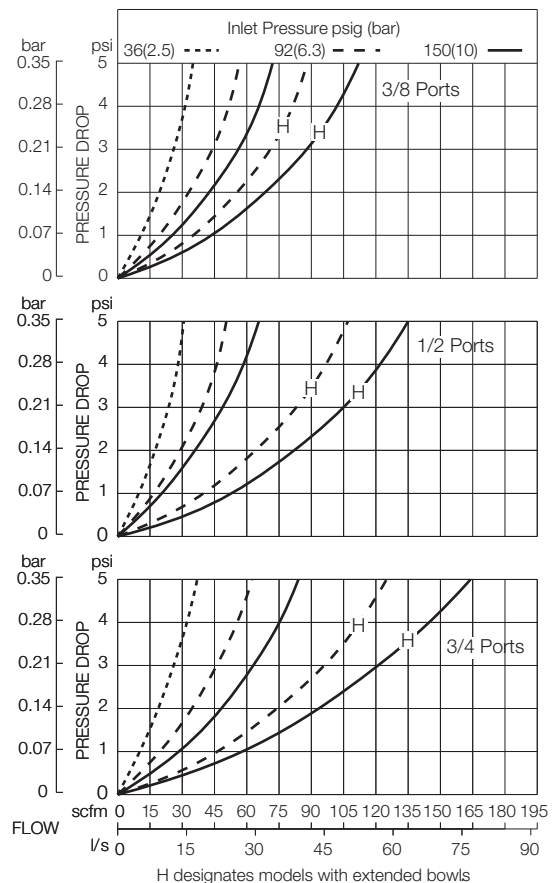

**Filter Cartridge:** Activated carbon with urethane seals.

**Fluid Media:** Compressed air.

#### Inlet Pressure:

Plastic bowl: 150 psig (10 bar) maximum.

Metal bowl: 200 psig (14 bar) maximum.

**Seals:** Nitrile.

### FLOW CHARTS

**DIMENSIONS** inches (mm)

Bowl	A	B †	C	Depth	Weight lb (kg)
Polycarbonate	3.5 (88)	7.7 (195)	1.1 (28)	2.9 (73)	2.13 (0.97)
9-Ounce Metal	3.5 (88)	7.6 (193)	1.1 (28)	3.1 (79)	2.13 (0.97)
Extended Metal	3.5 (88)	11.2 (284)	1.1 (28)	3.1 (79)	2.31 (1.05)